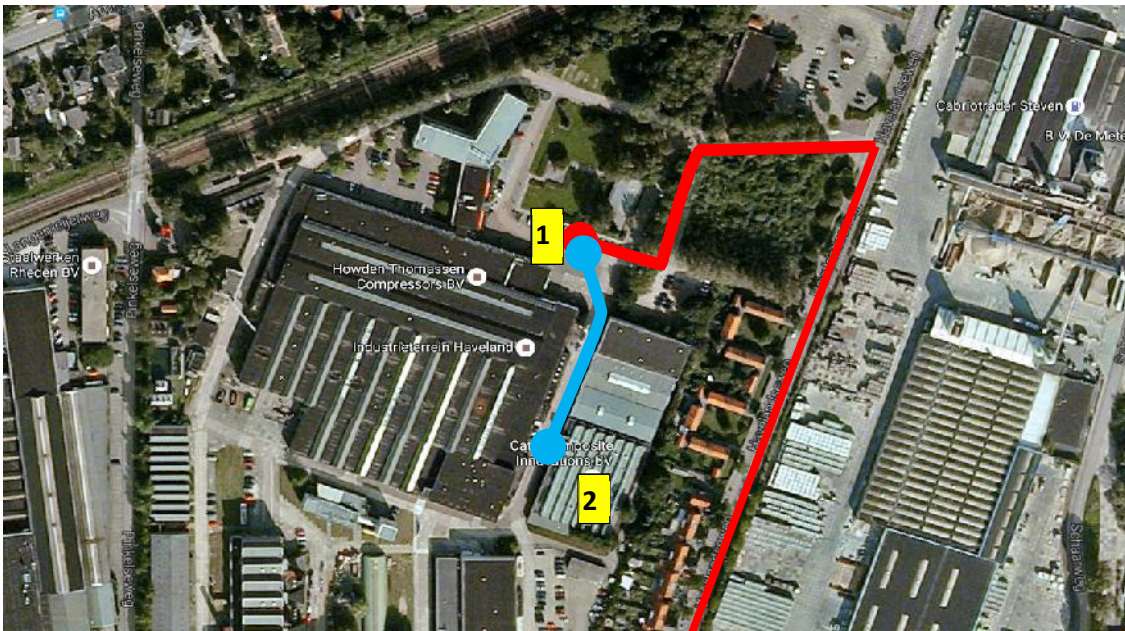

Cato Composite Innovations

Location access

From Zutphen, Doesburg

From Arnhem

Cato CI

Havelandseweg 8:

1. Parking area

Please continue by foot, after approx. 50 m you will find the entrance past the barrier on your left hand side.